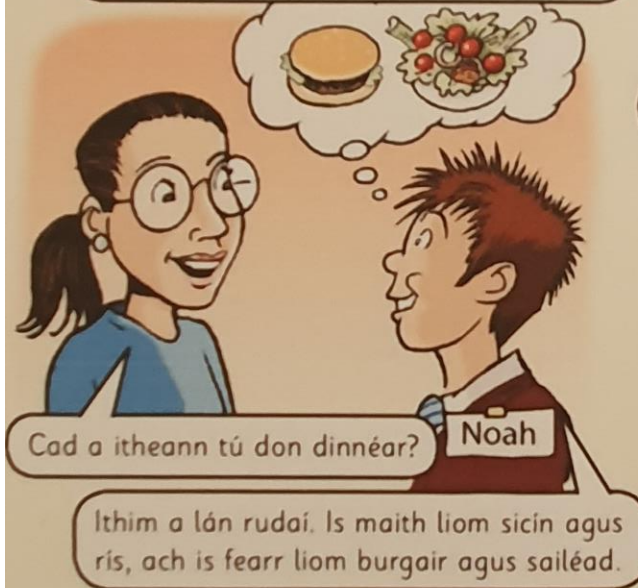

An Bia is Fearr Liom

CEISTEANNA

- 1 Cad a itheann Janie don bhricefeasta? (What does Janie eat for breakfast?)
- 2 Cad a itheann Laura don lón? (What does Laura eat for lunch?)
- 3 Cad a itheann Noah don dinnéar? (What does Noah eat for dinner?)
- 4 Cad é an bia is fearr le Ronán? (What is the food Ronán likes best?)
- 5 Cad é an bia is fearr leat? (What is your favourite food?)